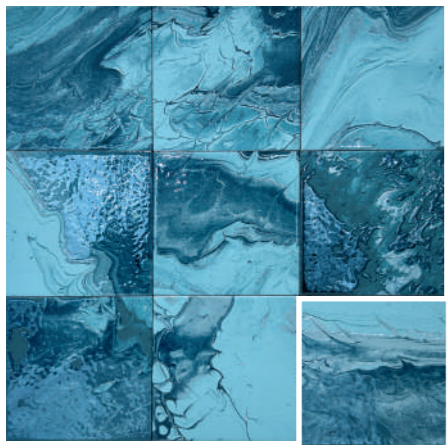

Selleny

15 x 15cm / 6" x 6"

M35

Selleny Ocean

M35