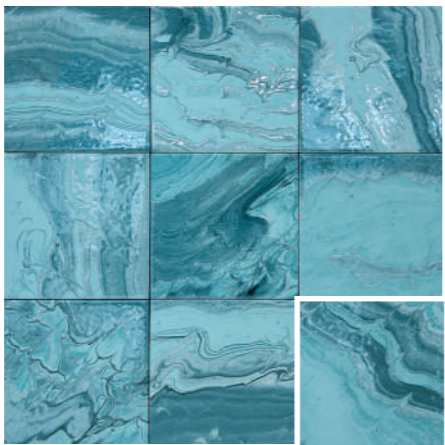

POR

Porcelánico  
Porcelain

✦ MAT

Mix Brillo / Mate  
Mix Gloss / Matt

Revestimiento / Pavimento  
Wall tiles / Floor tiles

# Selleny

15 x 15cm / 6" x 6"

M35

Selleny Ocean

M35

Selleny Aqua

M35

Selleny Emerald

POR

Porcelánico  
Porcelain

✦ MAT

Mix Brillo / Mate  
Mix Gloss / Matt

Revestimiento / Pavimento  
Wall tiles / Floor tiles

A high-angle photograph of a rectangular swimming pool. The pool's bottom is covered in large, light-colored tiles that create a mosaic-like pattern. The water is clear and blue, with ripples reflecting light. The pool is surrounded by a light-colored deck. In the upper right corner, there is a small outdoor seating area with a table and chairs. The text 'by MAYOLICA' is centered in the middle of the pool.