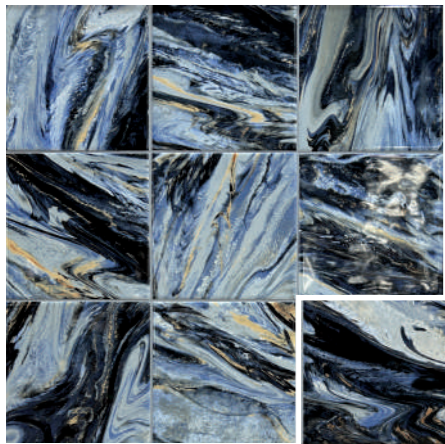

Aqua

15 x 15cm / 6" x 6"

M34

Aqua Sky