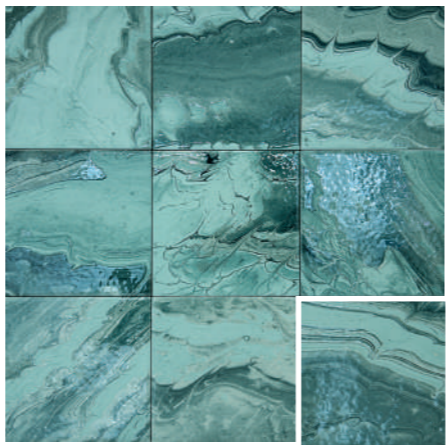

# Selleny

15 x 15cm / 6" x 6"

M35

Selleny Ocean

M35

Selleny Aqua

M35

Selleny Emerald

POR

Porcelánico  
Porcelain

✦ MAT

Mix Brillo / Mate  
Mix Gloss / Matt

Revestimiento / Pavimento  
Wall tiles / Floor tiles

A high-angle photograph of a rectangular swimming pool. The pool's bottom is covered in large, light-colored tiles that create a mosaic-like pattern. The water is clear and blue, with ripples reflecting light. The pool is surrounded by a light-colored deck. In the upper right corner, there is a small outdoor seating area with a table and chairs. The text 'by MAYOLICA' is centered in the middle of the pool.