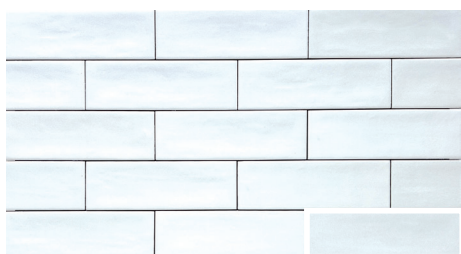

5 x 15 cm
2" x 6"

Denver Off White Gloss

Denver Ivory Gloss

Denver Cream Gloss

Denver Off White Matt

Denver Ivory Matt

Denver Cream Matt

packing: